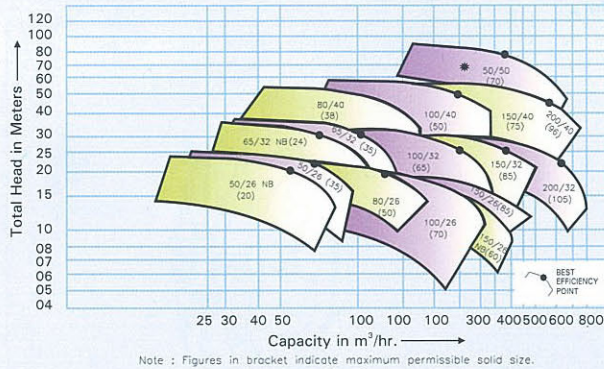

## Family Curve of SHM/SHS/SHV/SHVT Pumps at 1450 rpm - 50 Hz.

\* Not applicable for SHS Pump

## Family Curve of SHM/SHS/SHV/SHVT Pumps at 980 rpm - 50 Hz.

\* Not applicable for SHS Pump

As we are constantly endeavouring to improve the performance of our products/equipment, we reserve the right to make alterations form time to time and as such our products/equipment may differ from that detailed in this publication. For latest information you may get in touch with our Regional Sales Offices.