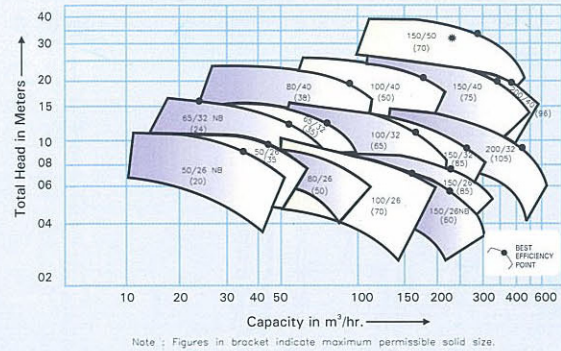

## Family Curve of SHM/SHS/SHV/SHVT Pumps at 1450 rpm - 50 Hz.

\* Not applicable for SHS Pump

## Family Curve of SHM/SHS/SHV/SHVT Pumps at 980 rpm - 50 Hz.

\* Not applicable for SHS Pump

As we are constantly endeavouring to improve the performance of our products/equipment, we reserve the right to make alterations form time to time and as such our products/equipment may differ from that detailed in this publication. For latest information you may get in touch with our Regional Sales Offices.