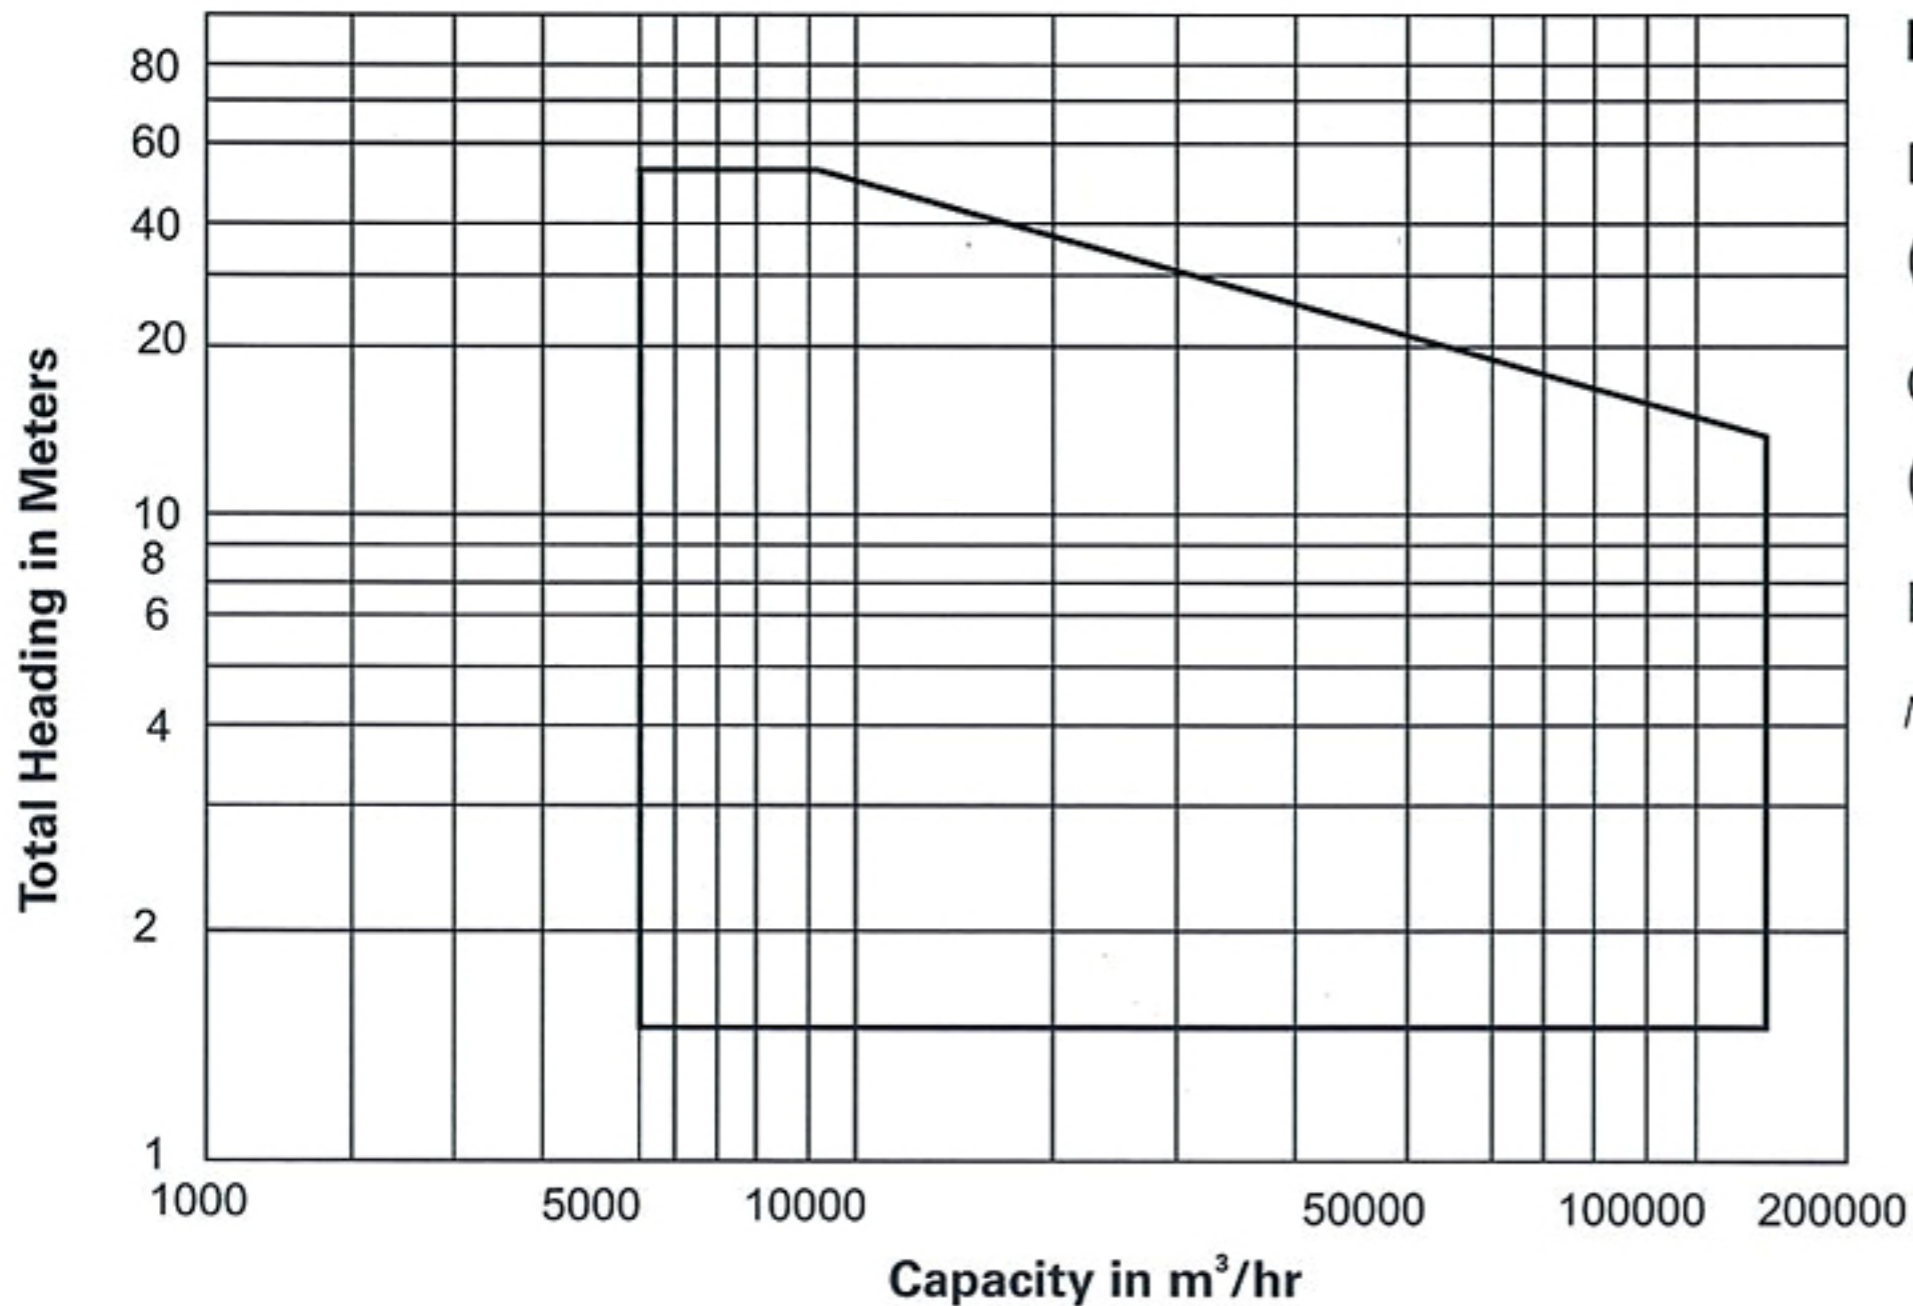

Operating Range

Range

Delivery size upto 6000 mm,
(236")

Capacity upto 120,000 m³/hr,
(528,360 US GPM)

Head upto 50 meters (164ft)

*Note : Higher Heads possible
with special design.*